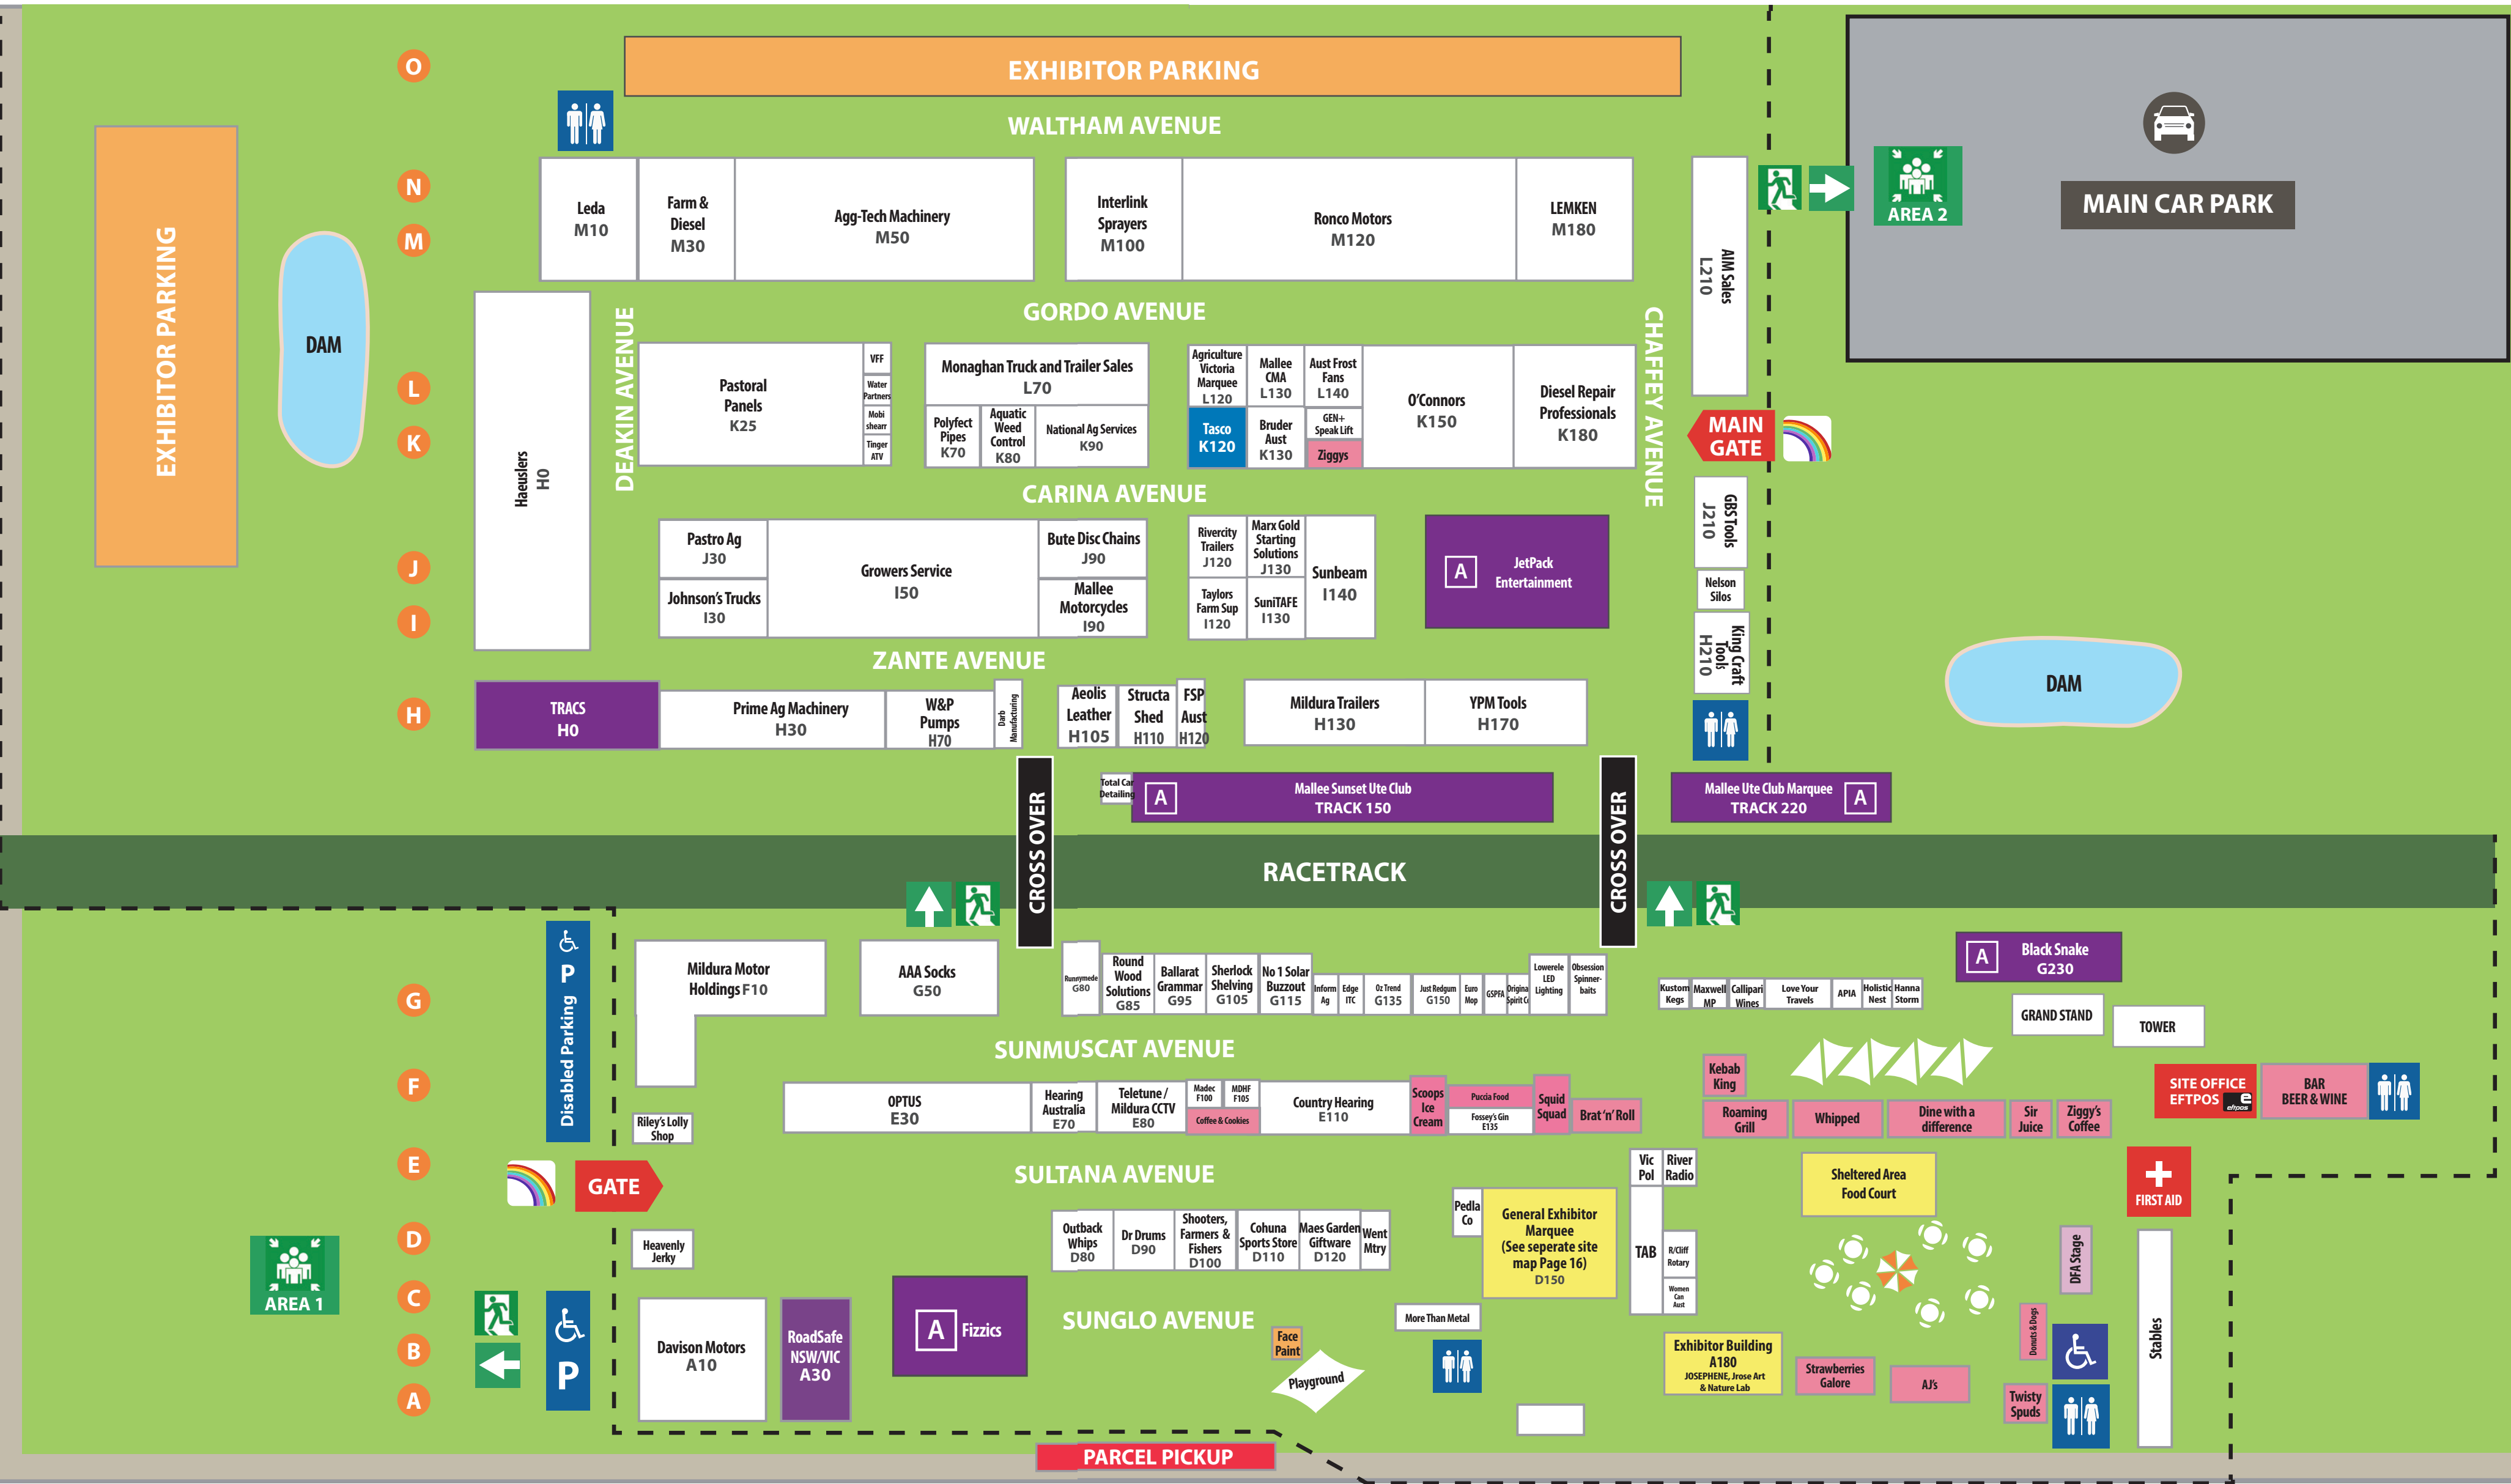

**MAP KEY**

- TOILETS
- ALL ABILITIES TOILET
- FIRST AID
- SAFETY ASSEMBLY
- EMERGENCY EXIT
- DISABLED PARKING
- CAR PARK
- ATTRACTION
- C.H.A.I.L.I.S
- ON SITE CATERING
- ENTRY JOHN DEERE MOWER COMP
- ENTRY TASCOS \$1000 FUEL (K120)

PLEASE CONTINUE AROUND TO MAIN CAR PARK